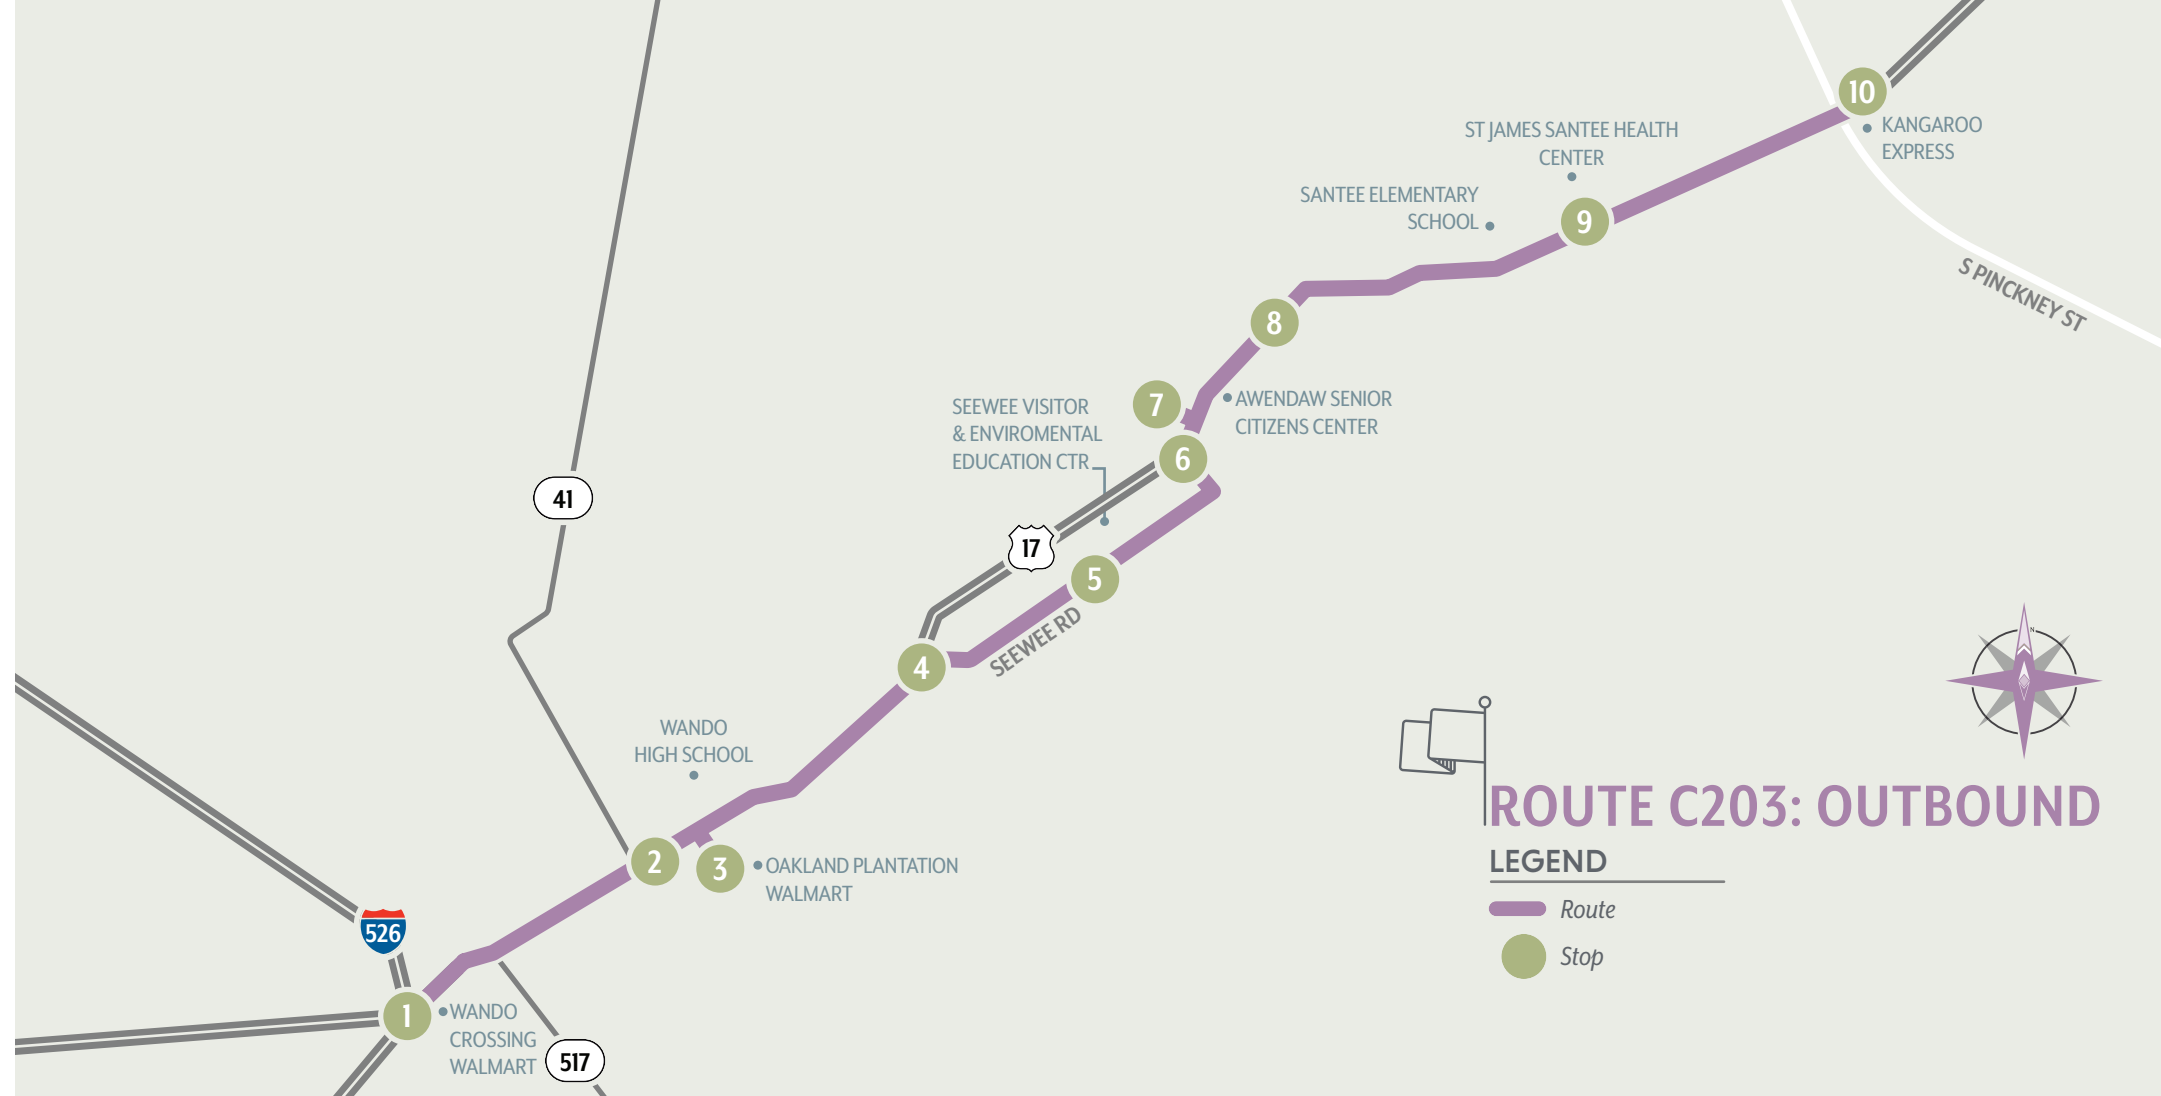

Note: This applies once the bus is out on the road along the route. If you are in a parking lot you will need to locate the Tricounty Link sign and stand at the sign for pick up.

• Arrive at your stop at least five minutes before the bus is scheduled.

• If you are waiting along the route please use the last time point for your estimated arrival time.

• Once you board the bus, please take your seat as soon as possible.

• Allow senior citizens and people with disabilities to use the seats designated as "Priority Seating". The driver may direct nondisabled riders to move in order to allow senior/disabled riders the use of the designated seats and/or wheelchair securement devices.

• Request your transfer pass as you board the bus.

PROHIBITED ON ALL TCL BUSES:

- No open cans or bottles/No Alcohol/No Smoking
- Please do not use profanity and refrain from playing individual without headphones. When using headphones the volume should not be loud enough for other passengers and the driver to hear.

ADA

All Tricounty Link vehicles are ADA compliant and are equipped with lifts and wheelchair positions. If you require special service vehicle can deviate off route in some cases to accommodate. Please call **800-966-6631**.

TriCounty Link will make reasonable modifications on request

The information contained in this brochure is also available in alternative formats and may be obtained by calling **800-966-6631**

ROUTE C203: OUTBOUND

LEGEND

- Route
- Stop

1	2	3	4	5	6	7	8	9	10
Walmart at Wando Crossing	US 17 / SC 41	Oakland Plantation Walmart	US 17 / Seewee Rd	Seewee Rd / Simmon Hill Rd	Awendaw Town Hall	US 17 / Porcher School Rd	US 17 / Thompson Hill Rd	St. James/Santee Health Center / Tibwin Rd	Kangaroo Express
MONDAY - FRIDAY SCHEDULE									
8:10 AM	-	8:30 AM	8:42 AM	8:47 AM	8:53 AM	8:57 AM	9:01 AM	9:15 AM	9:20 AM
	11:00 AM	11:05 AM	11:30 AM	11:35 AM	11:45 AM	11:50 AM	11:55 AM	12:08 PM	12:14 PM
	2:00 PM	2:05 PM	2:30 PM	2:35 PM	2:45 PM	2:50 PM	2:55 PM	3:08 PM	3:14 PM
6:05 PM	-	6:25 PM	6:37 PM	6:42 PM	6:48 PM	6:52 PM	6:56 PM	7:10 PM	7:15 PM
SATURDAY SCHEDULE									
-	10:45 AM	10:50 AM	11:05 AM	11:10 AM	11:20 AM	11:25 AM	11:29 AM	11:44 AM	11:50 AM
-	1:45 PM	1:50 PM	2:05 PM	2:10 PM	2:20 PM	2:25 PM	2:29 PM	2:44 PM	2:50 PM
-	4:30 PM	4:35 PM	4:50 PM	4:55 PM	5:05 PM	5:10 PM	5:14 PM	5:29 PM	5:35 PM