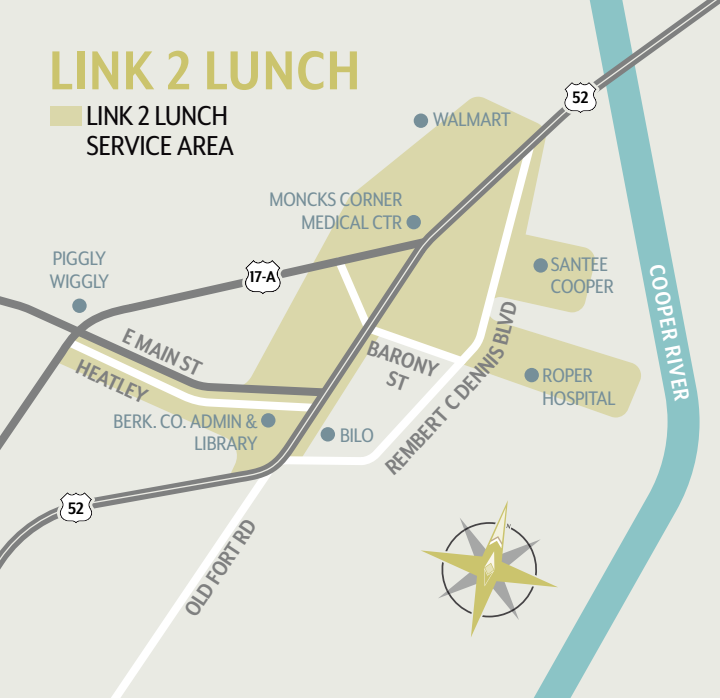

ROUTE CS8 MONCKS CORNER LINK 2 LUNCH

WWW.RIDETRICOUNTYLINK.COM

TEL. 843.899.4096

A PROGRAM OF THE BCD COUNCIL OF GOVERNMENTS

LINK 2 LUNCH

LINK 2 LUNCH
SERVICE AREA

SERVICE AREA

Link 2 Lunch is a fixed zone - demand response route. Refer to the shaded area of the map to see the area available for our Link 2 Lunch service.

WEEKDAYS ONLY

The Link 2 Lunch is a quick and convenient way to get around Moncks Corner during your lunch break.

The service runs between 10:45 AM and 1:20 PM.

Call TriCounty Link ([843.899.4096](tel:843.899.4096)) between the hours of 10:45 AM and 1:00 PM to schedule a trip to any origin and destination within the fixed zone.